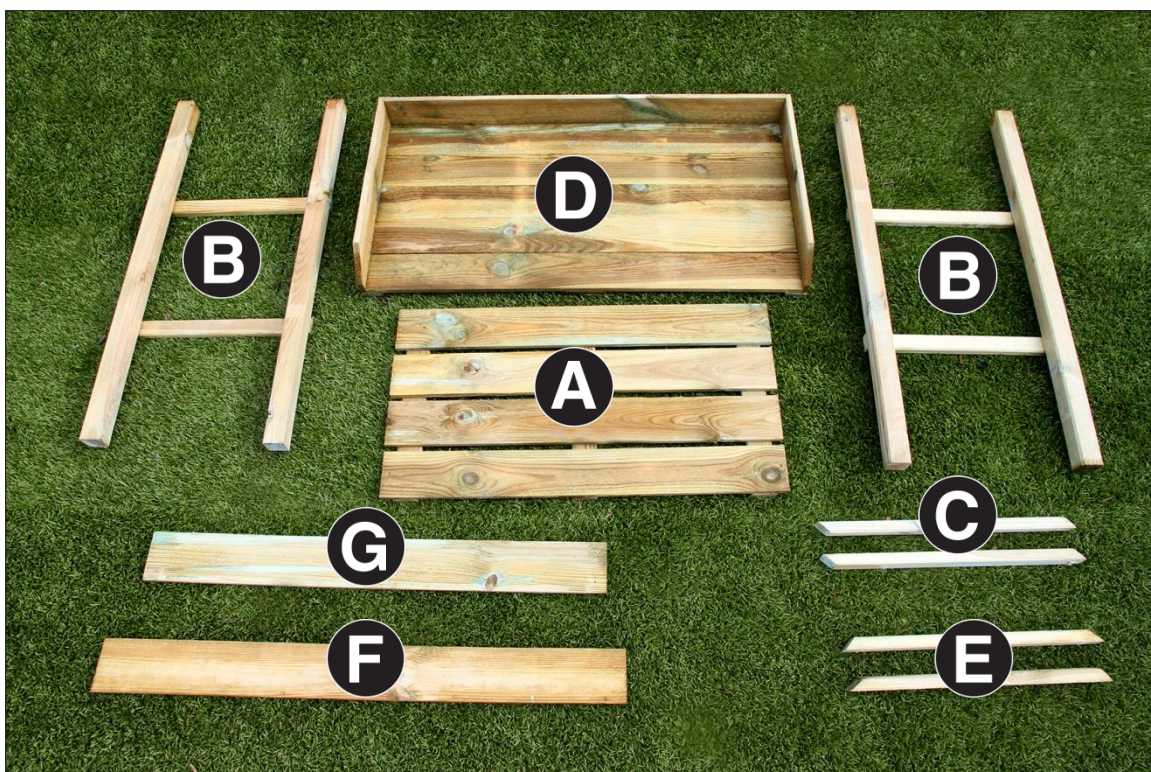

Zest4Leisure
01352 752555 option 1 – sales@zest4leisure.co.uk

Economy Potting Table Assembly Instructions

Requires 2 person assembly.

Tools required: Corded/Cordless Drill, Pozidrive Bit/Screwdriver, 3mm Drill Bit required in order for you to drill all screw holes before construction.

Economy Potting Table Pack List		
Item	Description	Quantity
A	Shelf Assembly	1
B	Side Frame	2
C	Side Frame Bracing	2
D	Worktop Assembly	1
E	Lateral Bracing	2
F	Fascia Board	1
G	Shelf Upstand	1

Fixings		
	35mm Screws	20
	50mm Screws	4